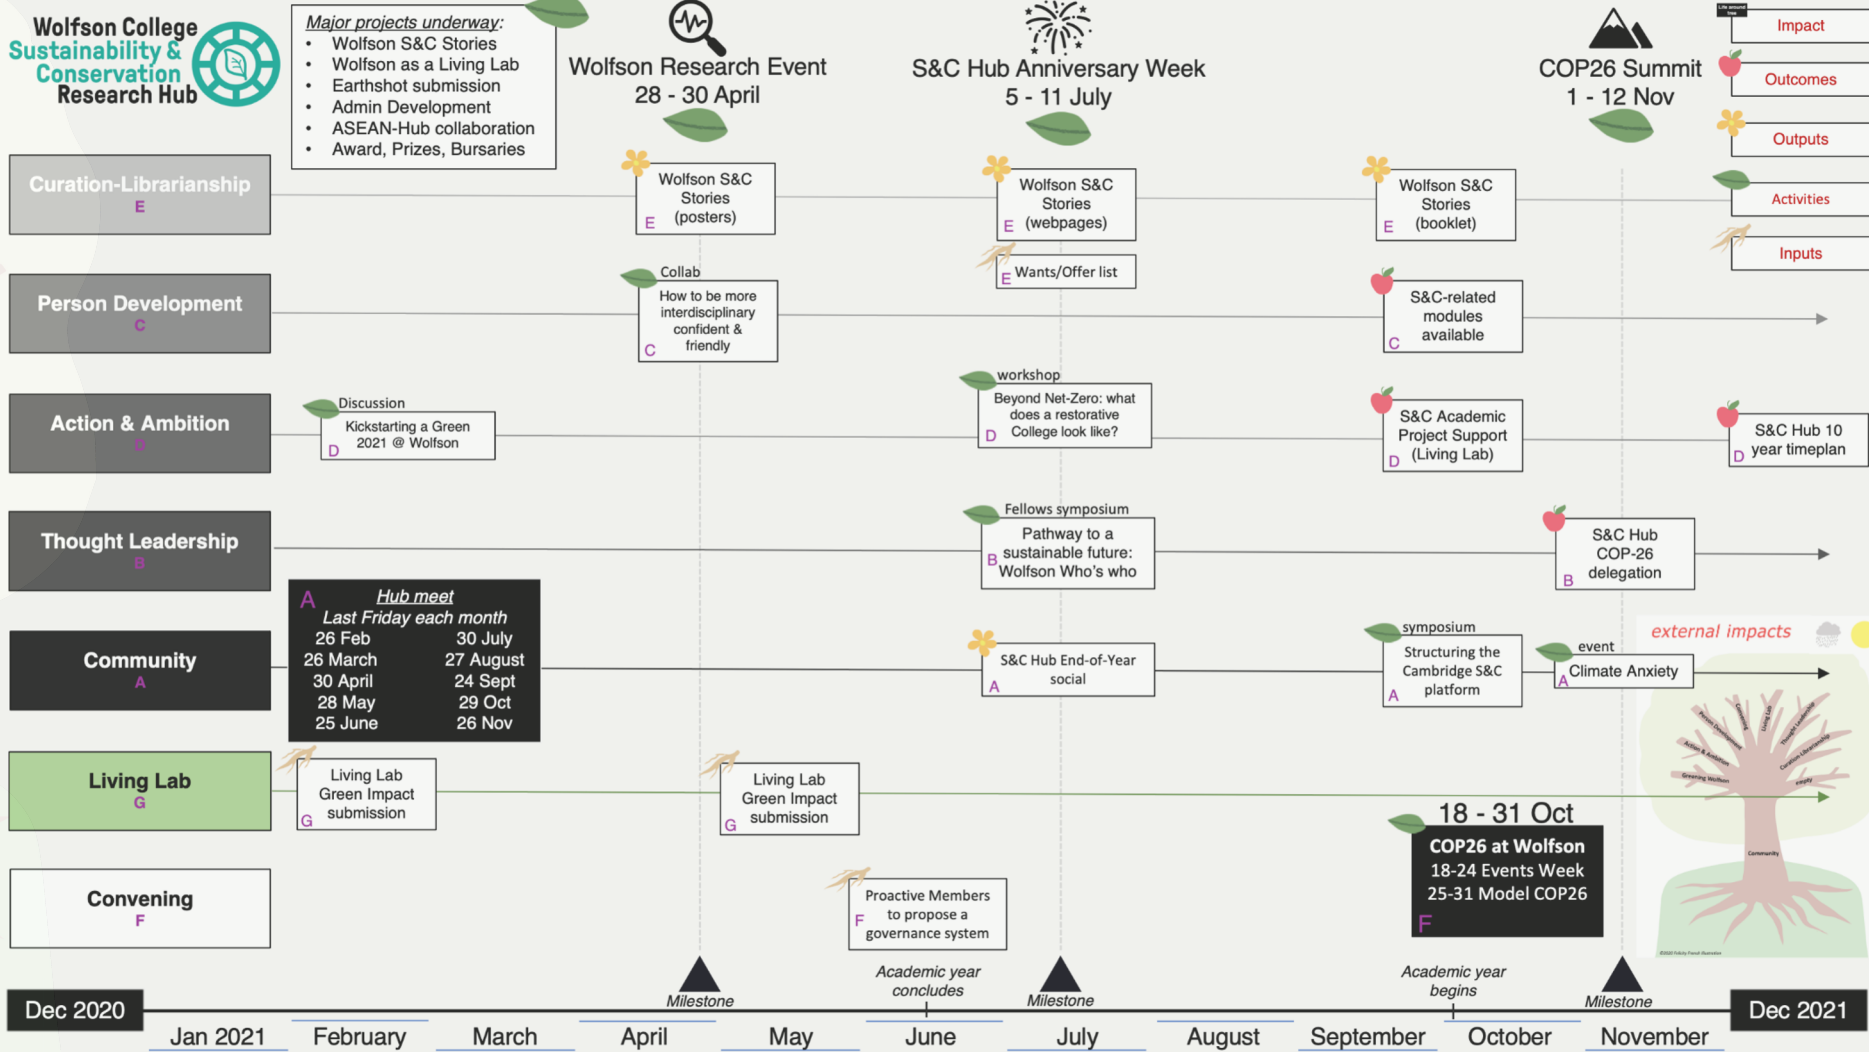

# Destruction of the natural world is the international problem of our times; a truly interdisciplinary challenge.

We seek to nurture a community of ambition, leadership and action.

We hope to appropriately equip the future 'green' decision makers and thought leaders across disciplines and industries for the betterment of the natural world and global society.

<http://www.wolfson.cam.ac.uk/sc-hub>